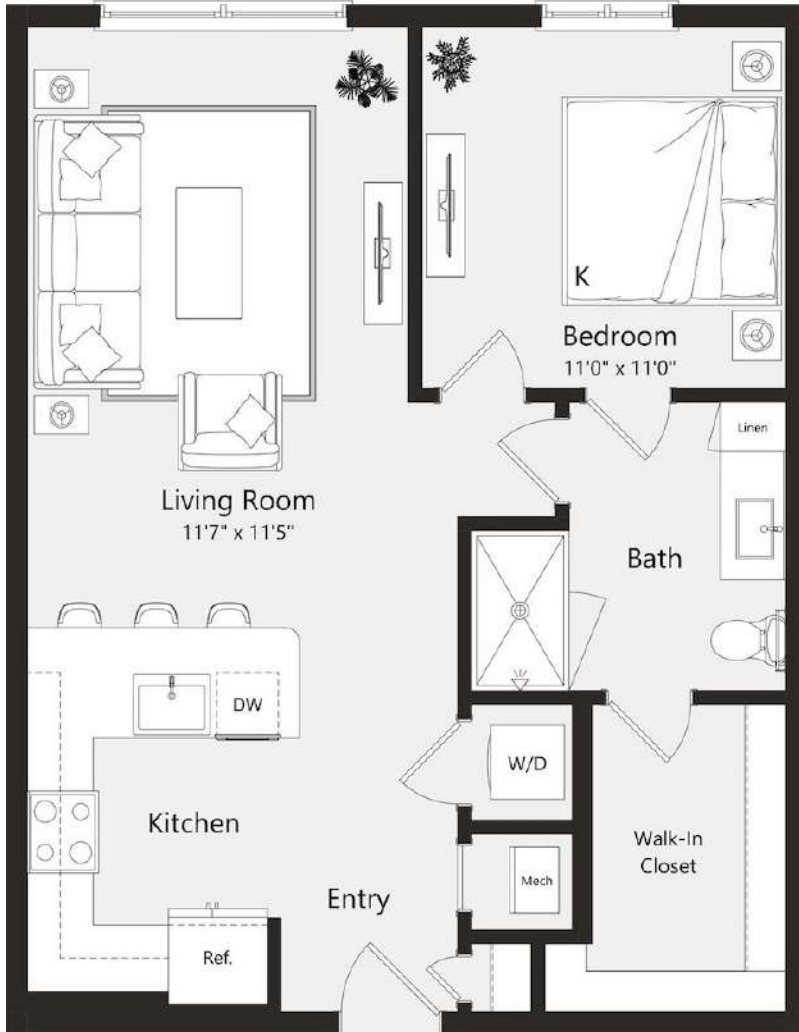

A10

1 BED / 1 BATH

685

SQ. FT.

THE **MILL** RESIDENCES

2315 Navigation Blvd. | East End Houston, TX 77003

www.themillhouston.com

Floor plans are artist's rendering. All dimensions are approximate. Actual product and specifications may vary in dimension or detail. Not all features are available in every apartment. Prices and availability are subject to change. Please see a representative for details.