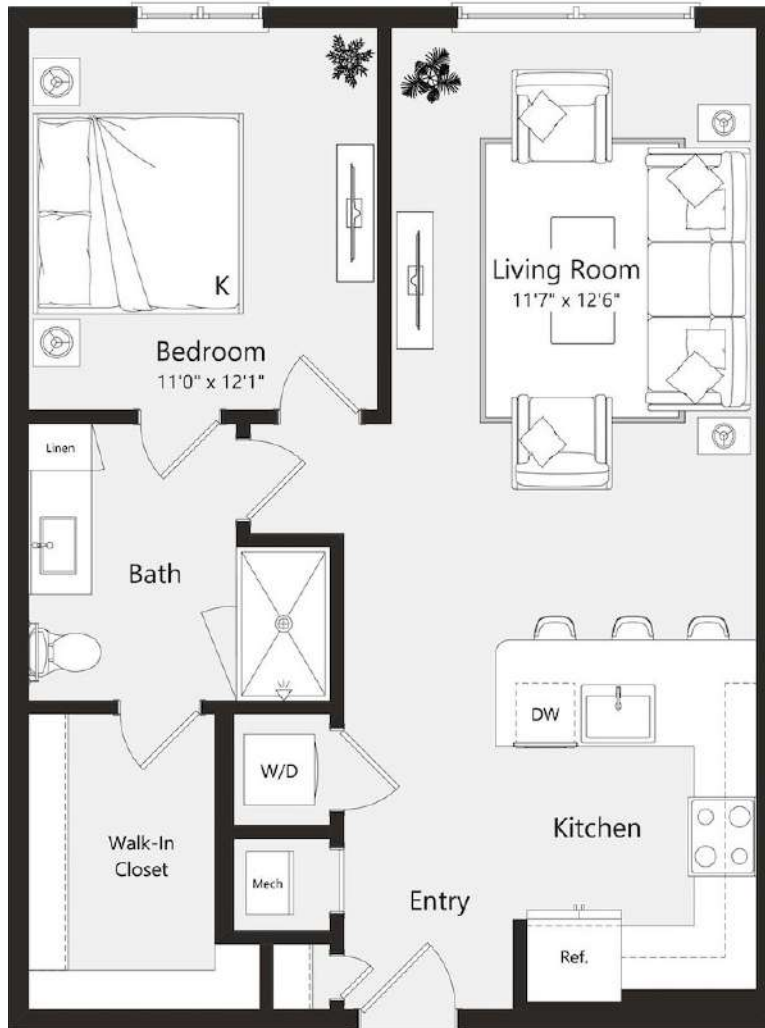

# A11

1 BED / 1 BATH

# 773

SQ. FT.

THE **MILL** RESIDENCES

2315 Navigation Blvd. | East End Houston, TX 77003

[www.themillhouston.com](http://www.themillhouston.com)

Floor plans are artist's rendering. All dimensions are approximate. Actual product and specifications may vary in dimension or detail. Not all features are available in every apartment. Prices and availability are subject to change. Please see a representative for details.