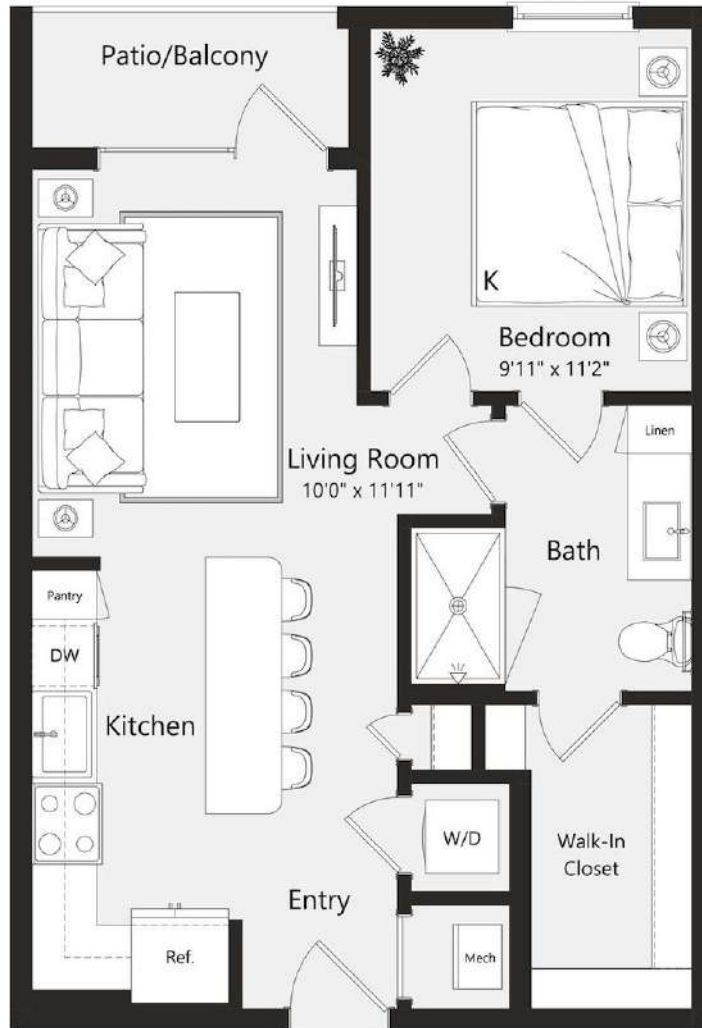

# A13

1 BED / 1 BATH

# 682

SQ. FT.

THE **MILL**  
RESIDENCES

2315 Navigation Blvd. | East End Houston, TX 77003

[www.themillhouston.com](http://www.themillhouston.com)

Floor plans are artist's rendering. All dimensions are approximate. Actual product and specifications may vary in dimension or detail. Not all features are available in every apartment. Prices and availability are subject to change. Please see a representative for details.