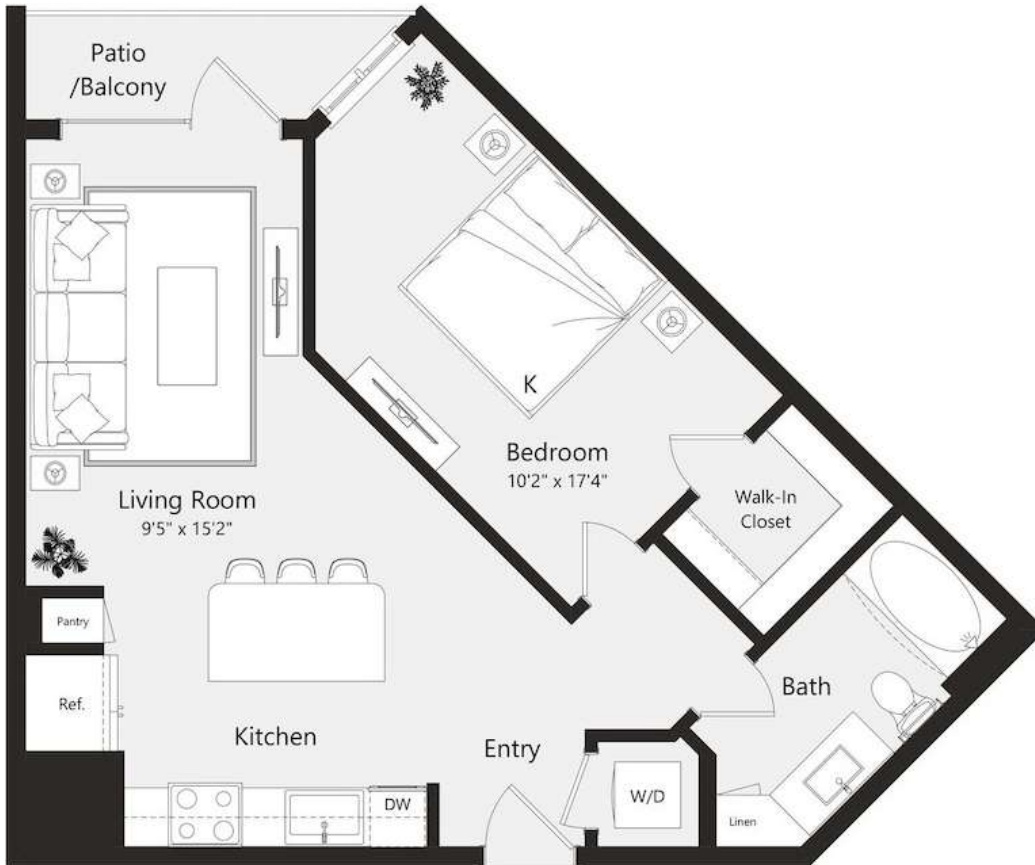

# A19

1 BED / 1 BATH

# 692

SQ. FT.

THE **MILL** RESIDENCES

2315 Navigation Blvd. | East End Houston, TX 77003

[www.themillhouston.com](http://www.themillhouston.com)

Floor plans are artist's rendering. All dimensions are approximate. Actual product and specifications may vary in dimension or detail. Not all features are available in every apartment. Prices and availability are subject to change. Please see a representative for details.