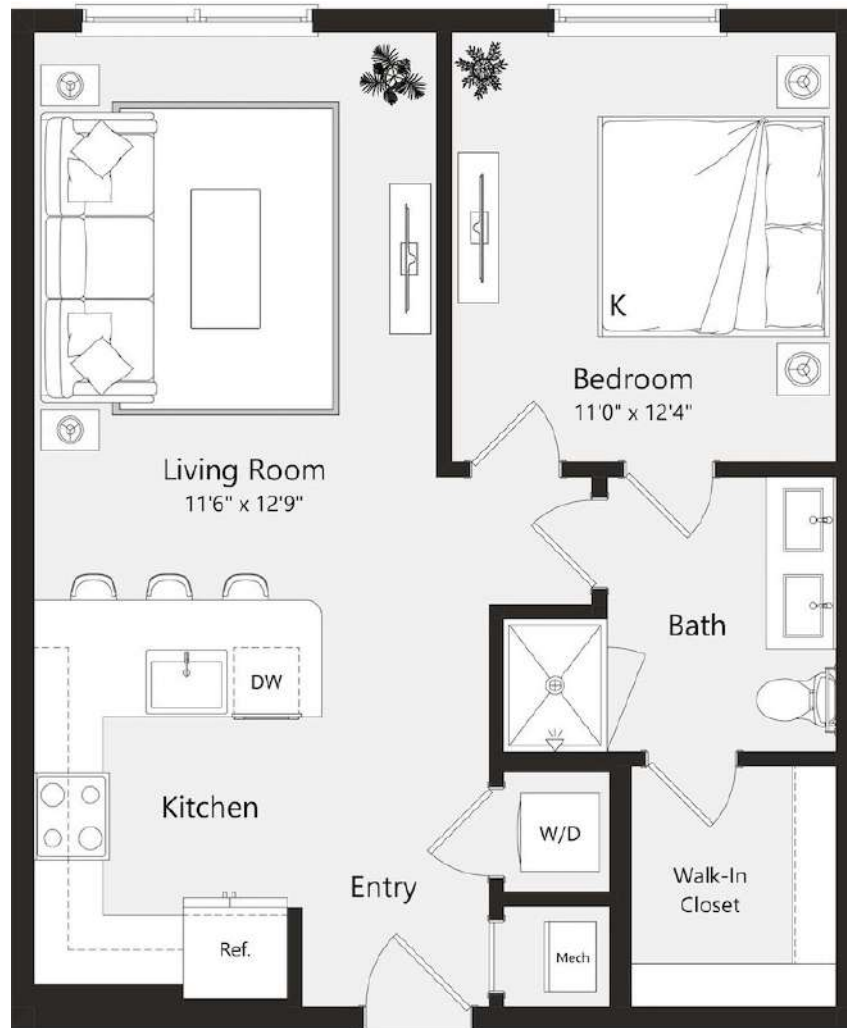

A3

1 BED / 1 BATH

726

SQ. FT.

THE **MILL** RESIDENCES

2315 Navigation Blvd. | East End Houston, TX 77003

www.themillhouston.com

Floor plans are artist's rendering. All dimensions are approximate. Actual product and specifications may vary in dimension or detail. Not all features are available in every apartment. Prices and availability are subject to change. Please see a representative for details.