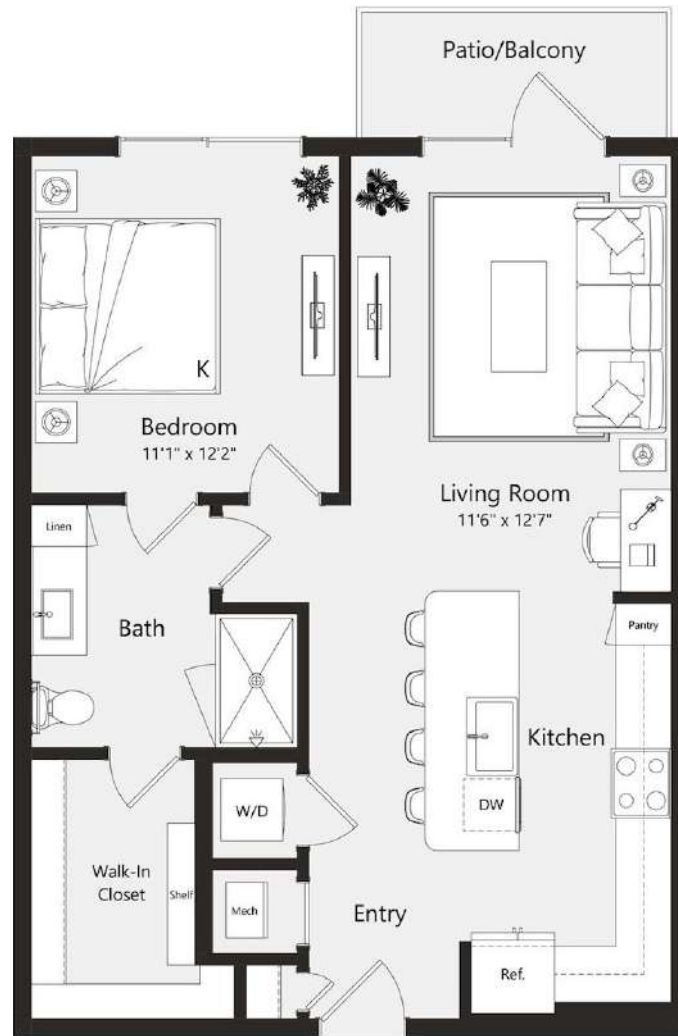

A4

1 BED / 1 BATH

827

SQ. FT.

THE **MILL** RESIDENCES

2315 Navigation Blvd. | East End Houston, TX 77003

www.themillhouston.com

Floor plans are artist's rendering. All dimensions are approximate. Actual product and specifications may vary in dimension or detail. Not all features are available in every apartment. Prices and availability are subject to change. Please see a representative for details.