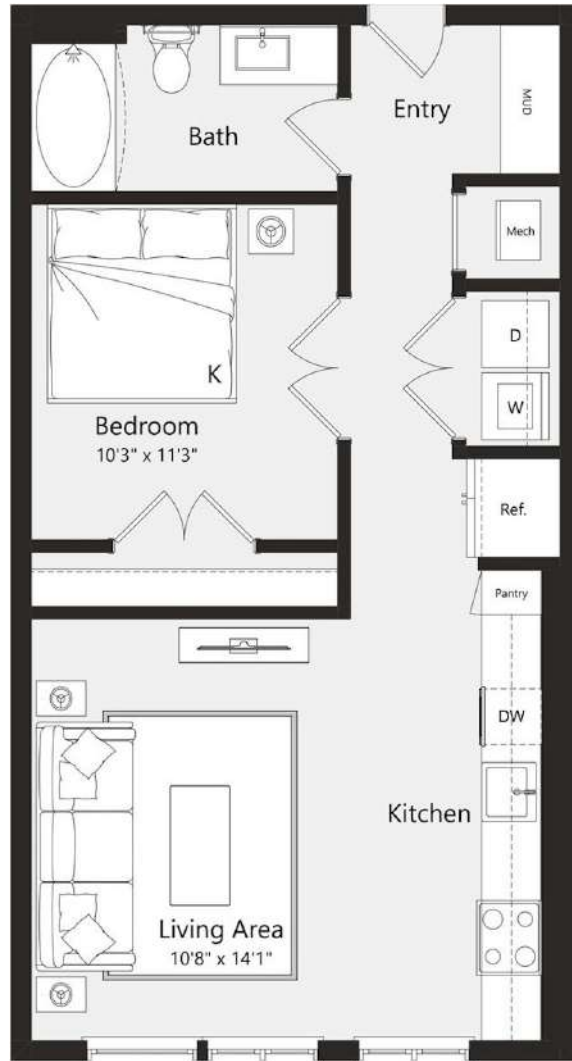

S1

1 BED / 1 BATH

673

SQ. FT.

THE **MILL**
RESIDENCES

2315 Navigation Blvd. | East End Houston, TX 77003

www.themillhouston.com

Floor plans are artist's rendering. All dimensions are approximate. Actual product and specifications may vary in dimension or detail. Not all features are available in every apartment. Prices and availability are subject to change. Please see a representative for details.